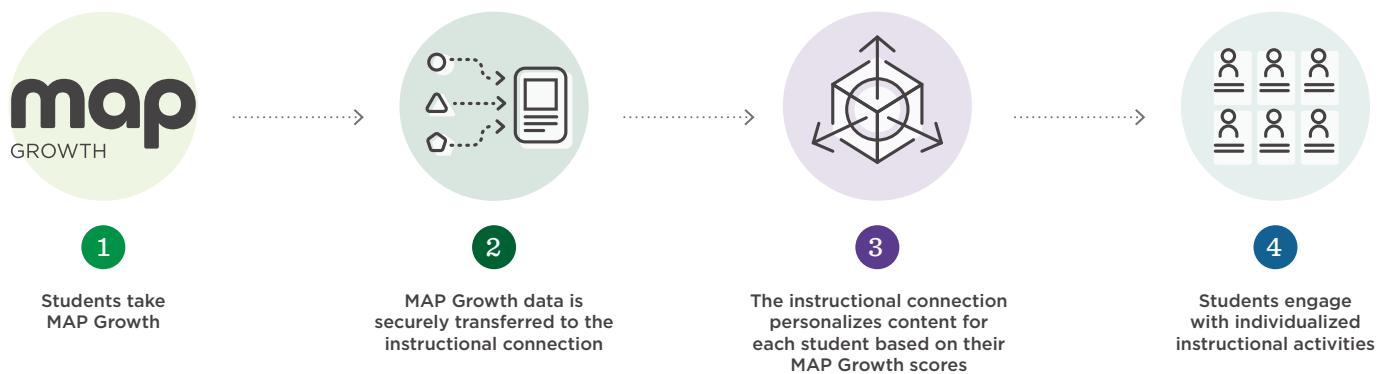

# MAP Growth Instructional Connections

## The freedom to choose the curriculum resources that support growth for your students

Why let an assessment limit your instructional choices? With the MAP® Growth™ Instructional Connections program, you can connect the nation's most accurate assessment data with over 30 of the most popular instructional tools to create personalized learning pathways for your students.

### Sharing MAP Growth data with one of our 30+ instructional connections:

- **Saves class time:** Reduce time spent assessing students in the supplemental resources by using precise MAP Growth data
- **Differentiates instruction:** Provide students with instructional content aligned to their individualized learning needs
- **Supports individual and group learning:** Create personalized learning pathways for 1:1 support and small- and large-group learning
- **Provides instructional guidance for teachers:** Generate instructional resources that help inform lesson planning